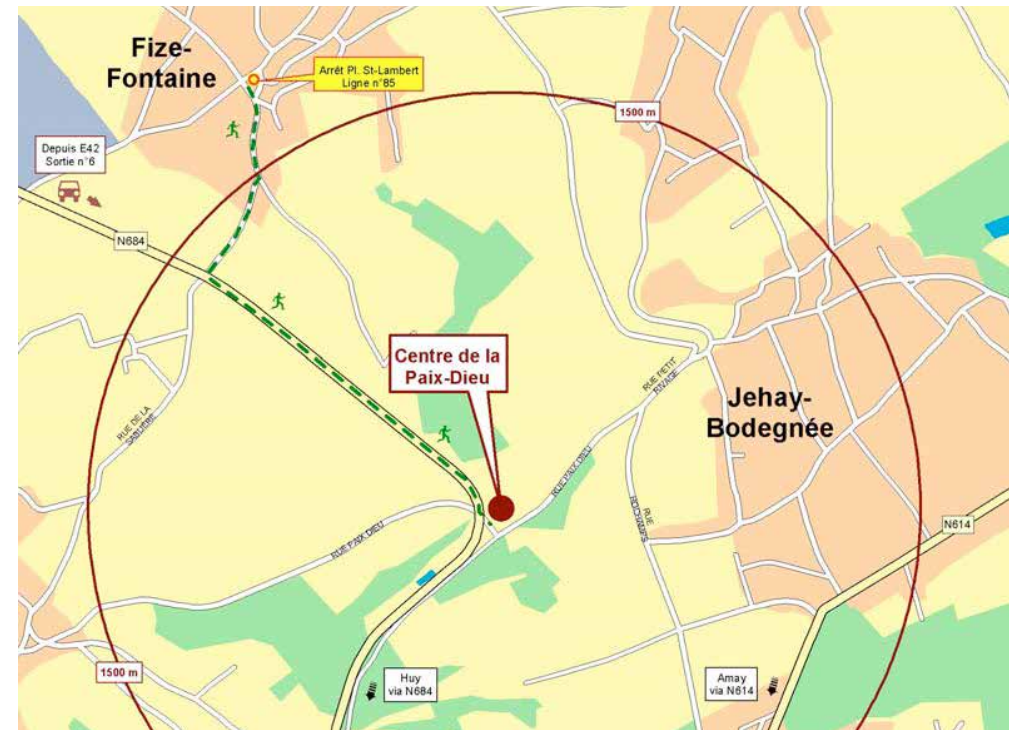

How to get to Amay

Address	Abbaye de la Paix-Dieu Rue Paix-Dieu 1b 4540 Amay Belgium
----------------	--

 By plane	<ul style="list-style-type: none"> • Brussels Airport • Brussels South Charleroi Airport • Shuttles will be planned on Wednesday 20th from the 2 airports
 By Train	<ul style="list-style-type: none"> • http://www.belgianrail.be/fr • Shuttles will be planned on Wednesday 20th from Liège station • From Brussels Airport (Station, level -1 of the airport) : Brussels Airport to Bruxelles Midi. Then take a train to Liège Guillemins. There you have to change and take a train to Huy Station. • From Charleroi Airport <ul style="list-style-type: none"> ◦ Take the bus to Charleroi Station (shuttle - bus line A) http://www.infotec.be/Medeplacer/Horaires/Ligne.aspx?ligne=CA&titre=A%20CHARLEROI%20SUD%20-%20GOSSELIES%20AIRPORT ◦ Tickets : 5 euros ◦ Take the train : Charleroi Sud to Huy (or to Liège Guillemins) • International trains coming in Bruxelles-Midi. Take a train to Liège Guillemins, then a train to Huy Station.
 By car	<ul style="list-style-type: none"> • Highway E42 - Exit 6 «Villers-le-Bouillet» - Direction Amay Follow «Abbaye de la Paix Dieu»
 Shuttle	<ul style="list-style-type: none"> • Shuttles will be planned on Wednesday 20th from Liège Guillemins station and the two airports. • Shuttles will be planned on Thursday 21st morning from Huy station. • Shuttles will be planned on Friday 22nd from Abbaye de la Paix-Dieu to Liège Guillemins station and the two airports. <p>Hours shuttles will be specified later to better meet the expectations.</p>

Where to sleep

HOTELS	ADDRESS	CONTACTS	WEBSITE
Sirius	Huy - Quai de Compiègnes, 47, 4500	+32 (0)85/21.24.00 info@hotelsirius.be	www.hotelsirius.be
Hôtel des Touristes	Modave - Vallée du Hoyoux, 4, 4577	32 (0)85/ 41 15 05 info@hoteldestouristes.be	www.hoteldestouristes.be
Château de la Neuville	Tihange - Avenue de l'Industrie, 62, 4500	+32(0)85 31 18 33 chateaudelaneuille@skynet.be	www.chateaudelaneuille.be